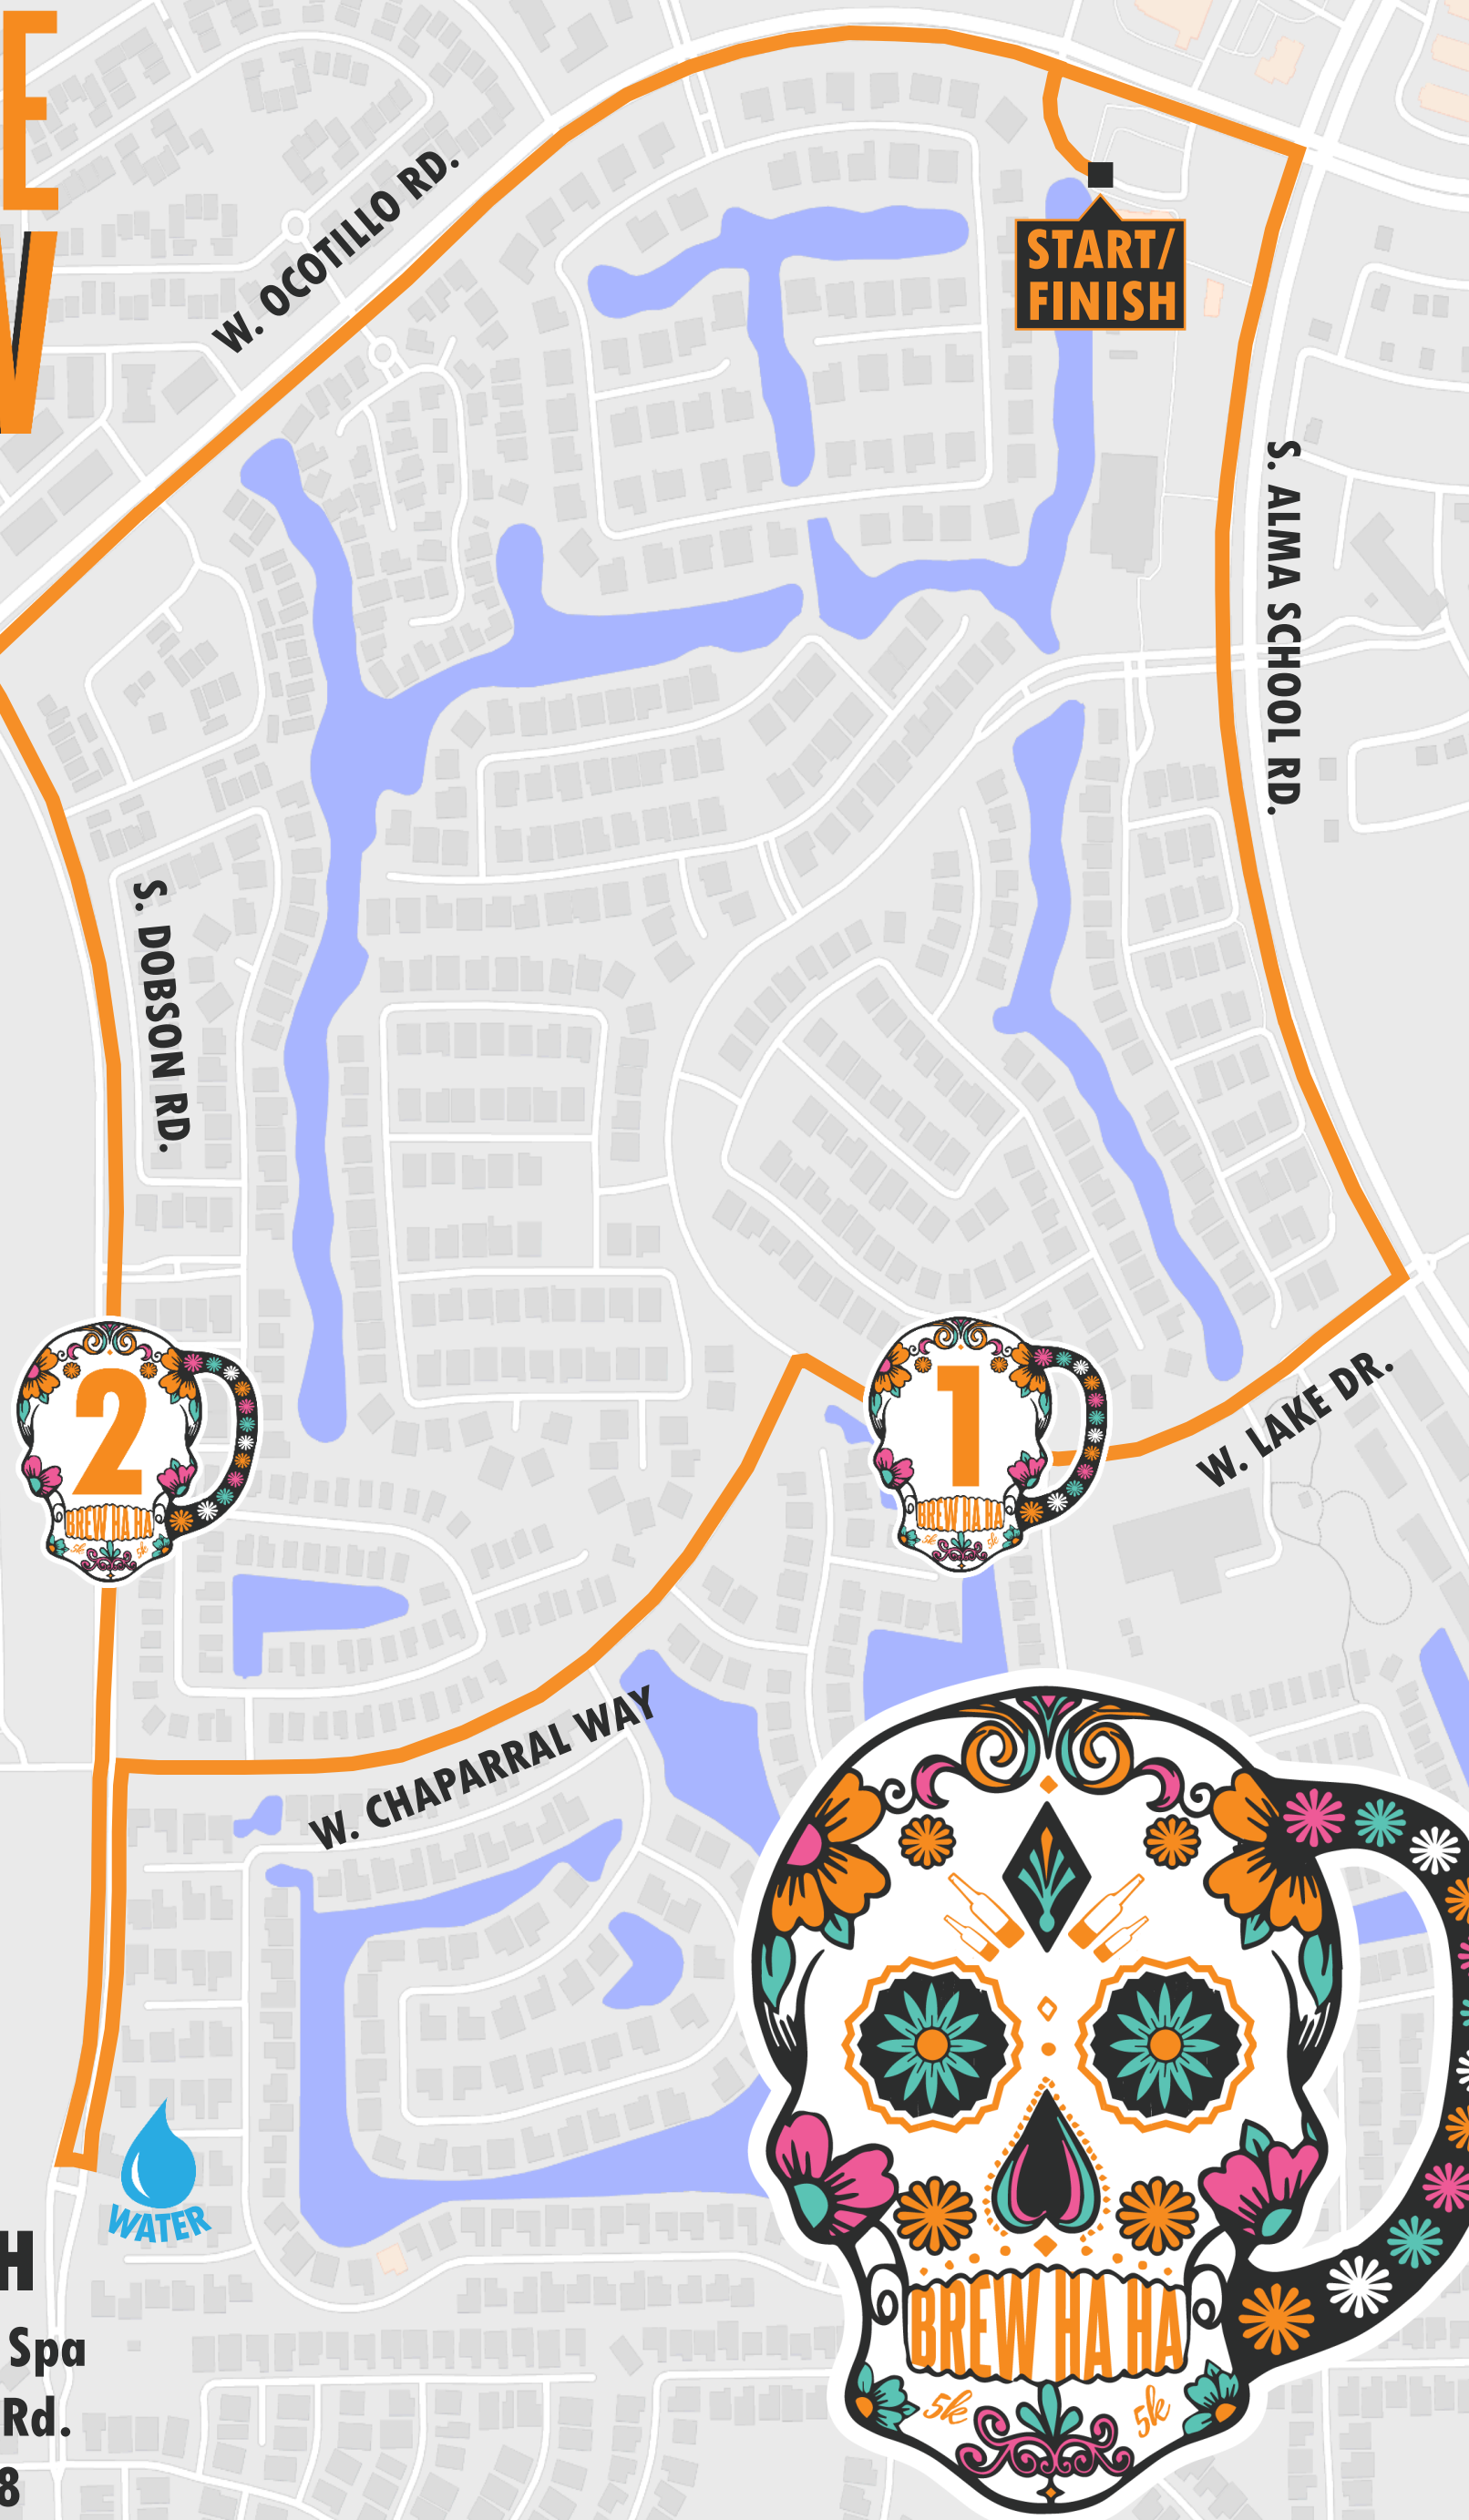

#DO THE BREW

START/FINISH

Village Health Club & Spa
4200 S. Alma School Rd.
Chandler, AZ 85248

BREW HA HA 5k